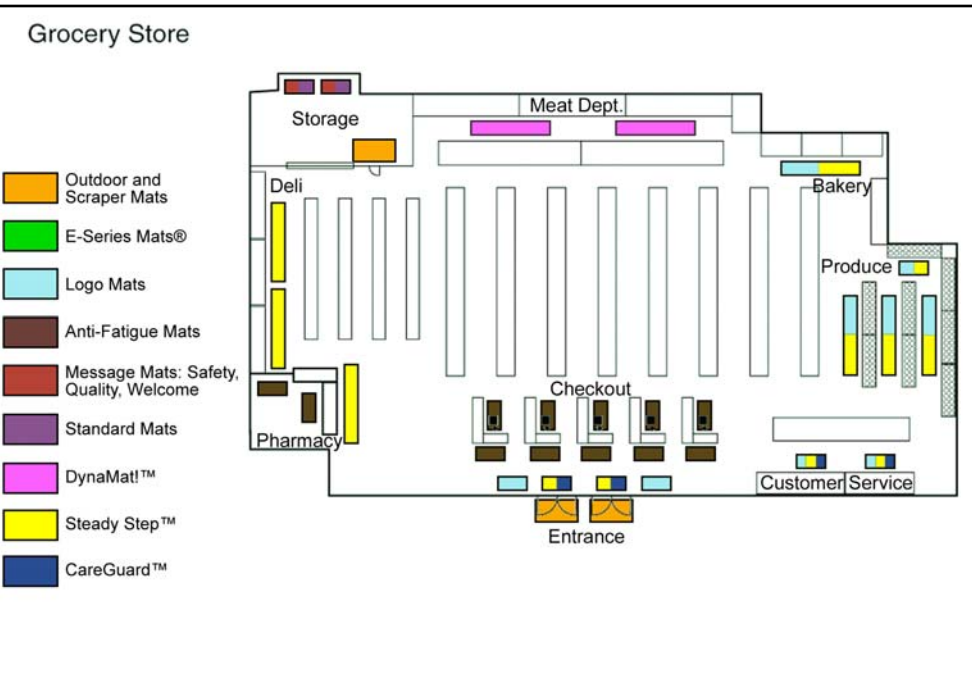

### Car Dealership

- Outdoor and Scraper Mats
- E-Series Mats®
- Logo Mats
- Anti-Fatigue Mats
- Message Mats: Safety, Quality, Welcome
- Standard Mats
- DynaMat!™
- Steady Step™
- CareGuard™

### Gas Station

- Outdoor and Scraper Mats
- E-Series Mats®
- Logo Mats
- Anti-Fatigue Mats
- Message Mats: Safety, Quality, Welcome
- Standard Mats
- DynaMat!™
- Steady Step Mats™
- CareGuard™

### Grocery Store

- Outdoor and Scraper Mats
- E-Series Mats®
- Logo Mats
- Anti-Fatigue Mats
- Message Mats: Safety, Quality, Welcome
- Standard Mats
- DynaMat!™
- Steady Step™
- CareGuard™