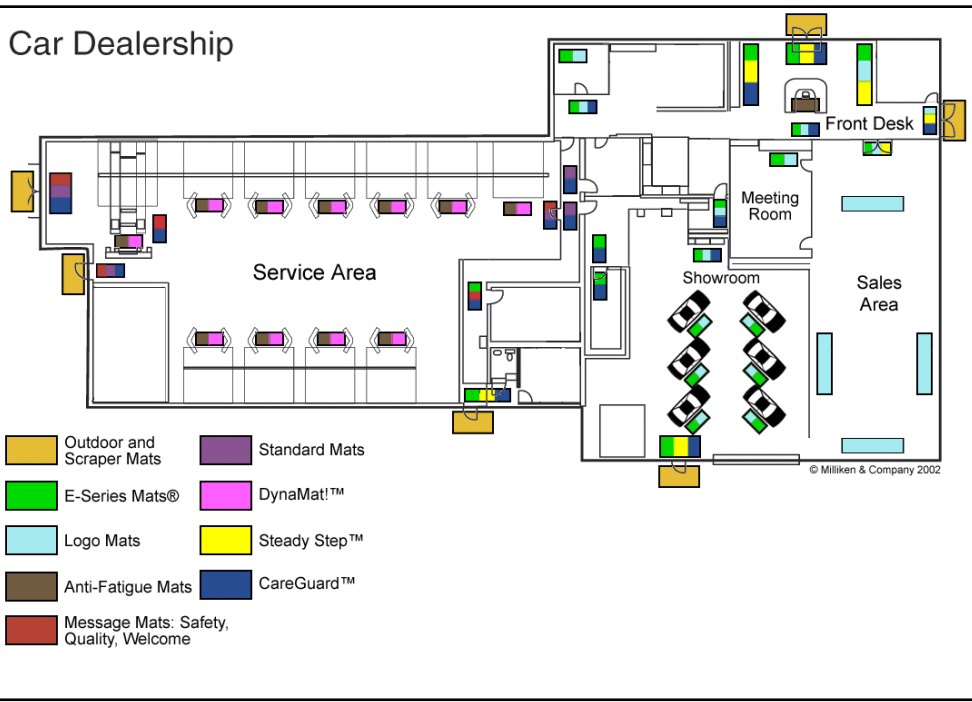

### Car Dealership

- Outdoor and Scraper Mats
- E-Series Mats®
- Logo Mats
- Anti-Fatigue Mats
- Message Mats: Safety, Quality, Welcome
- Standard Mats
- DynaMat!™
- Steady Step™
- CareGuard™

### Gas Station

- Outdoor and Scraper Mats
- E-Series Mats®
- Logo Mats
- Anti-Fatigue Mats
- Message Mats: Safety, Quality, Welcome
- Standard Mats
- DynaMat!™
- Steady Step Mats™
- CareGuard™

### Grocery Store

- Outdoor and Scraper Mats
- E-Series Mats®
- Logo Mats
- Anti-Fatigue Mats
- Message Mats: Safety, Quality, Welcome
- Standard Mats
- DynaMat!™
- Steady Step™
- CareGuard™