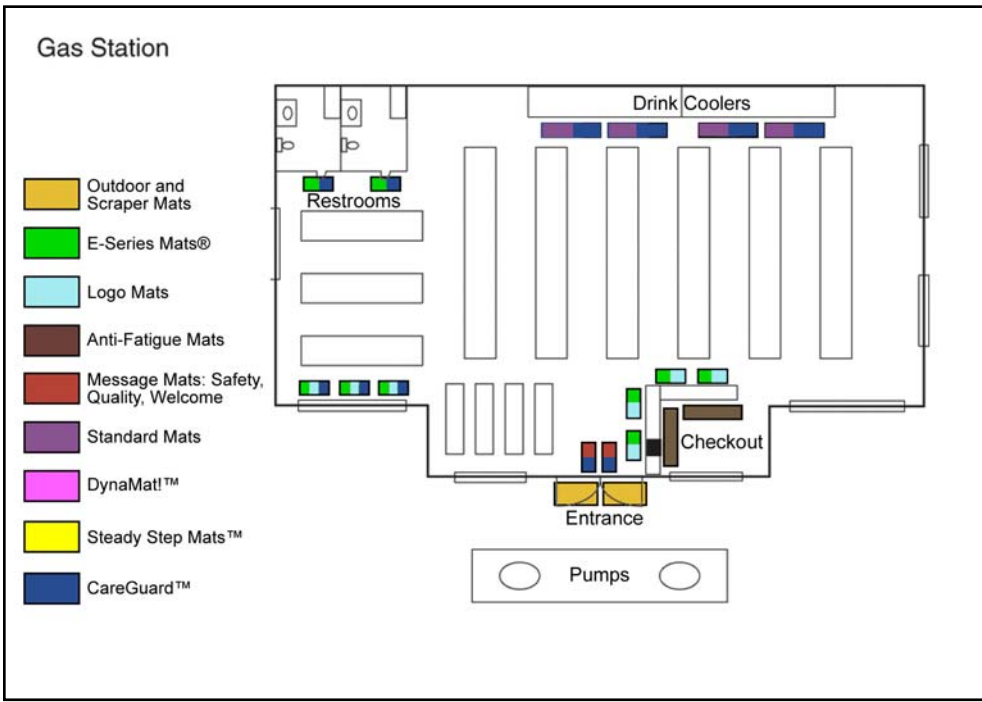

### Car Dealership

- Outdoor and Scraper Mats
- E-Series Mats®
- Logo Mats
- Anti-Fatigue Mats
- Message Mats: Safety, Quality, Welcome
- Standard Mats
- DynaMat!™
- Steady Step™
- CareGuard™

### Gas Station

- Outdoor and Scraper Mats
- E-Series Mats®
- Logo Mats
- Anti-Fatigue Mats
- Message Mats: Safety, Quality, Welcome
- Standard Mats
- DynaMat!™
- Steady Step Mats™
- CareGuard™