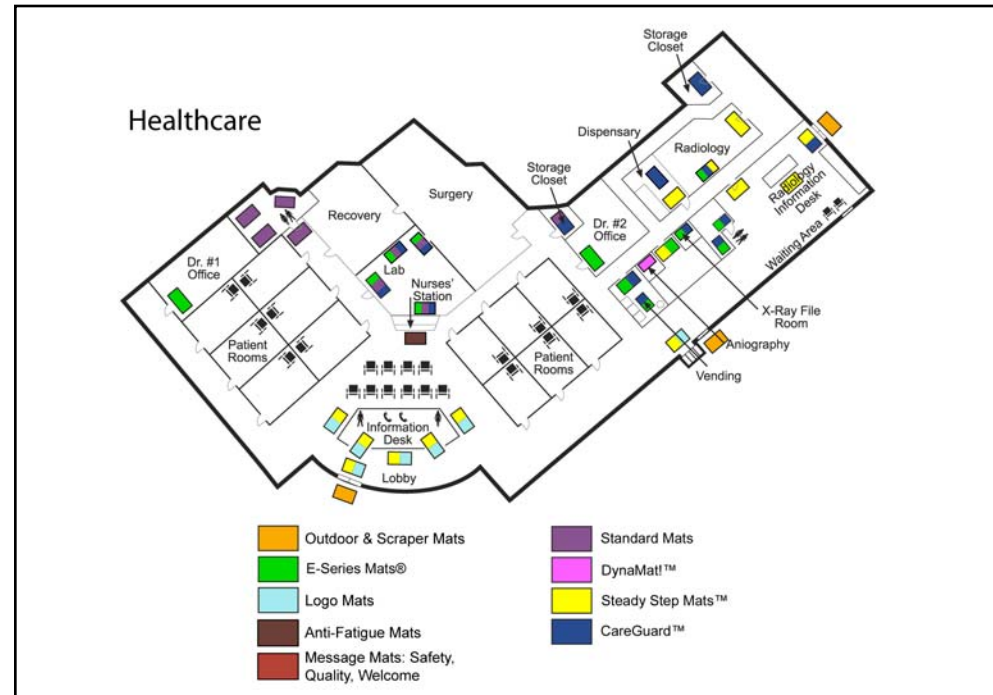

### Car Dealership

- Outdoor and Scraper Mats
- E-Series Mats®
- Logo Mats
- Anti-Fatigue Mats
- Message Mats: Safety, Quality, Welcome
- Standard Mats
- DynaMat!™
- Steady Step™
- CareGuard™

### Gas Station

- Outdoor and Scraper Mats
- E-Series Mats®
- Logo Mats
- Anti-Fatigue Mats
- Message Mats: Safety, Quality, Welcome
- Standard Mats
- DynaMat!™
- Steady Step Mats™
- CareGuard™

### Grocery Store

- Outdoor and Scraper Mats
- E-Series Mats®
- Logo Mats
- Anti-Fatigue Mats
- Message Mats: Safety, Quality, Welcome
- Standard Mats
- DynaMat!™
- Steady Step™
- CareGuard™

### Healthcare

- Outdoor & Scraper Mats
- E-Series Mats®
- Logo Mats
- Anti-Fatigue Mats
- Message Mats: Safety, Quality, Welcome
- Standard Mats
- DynaMat!™
- Steady Step Mats™
- CareGuard™