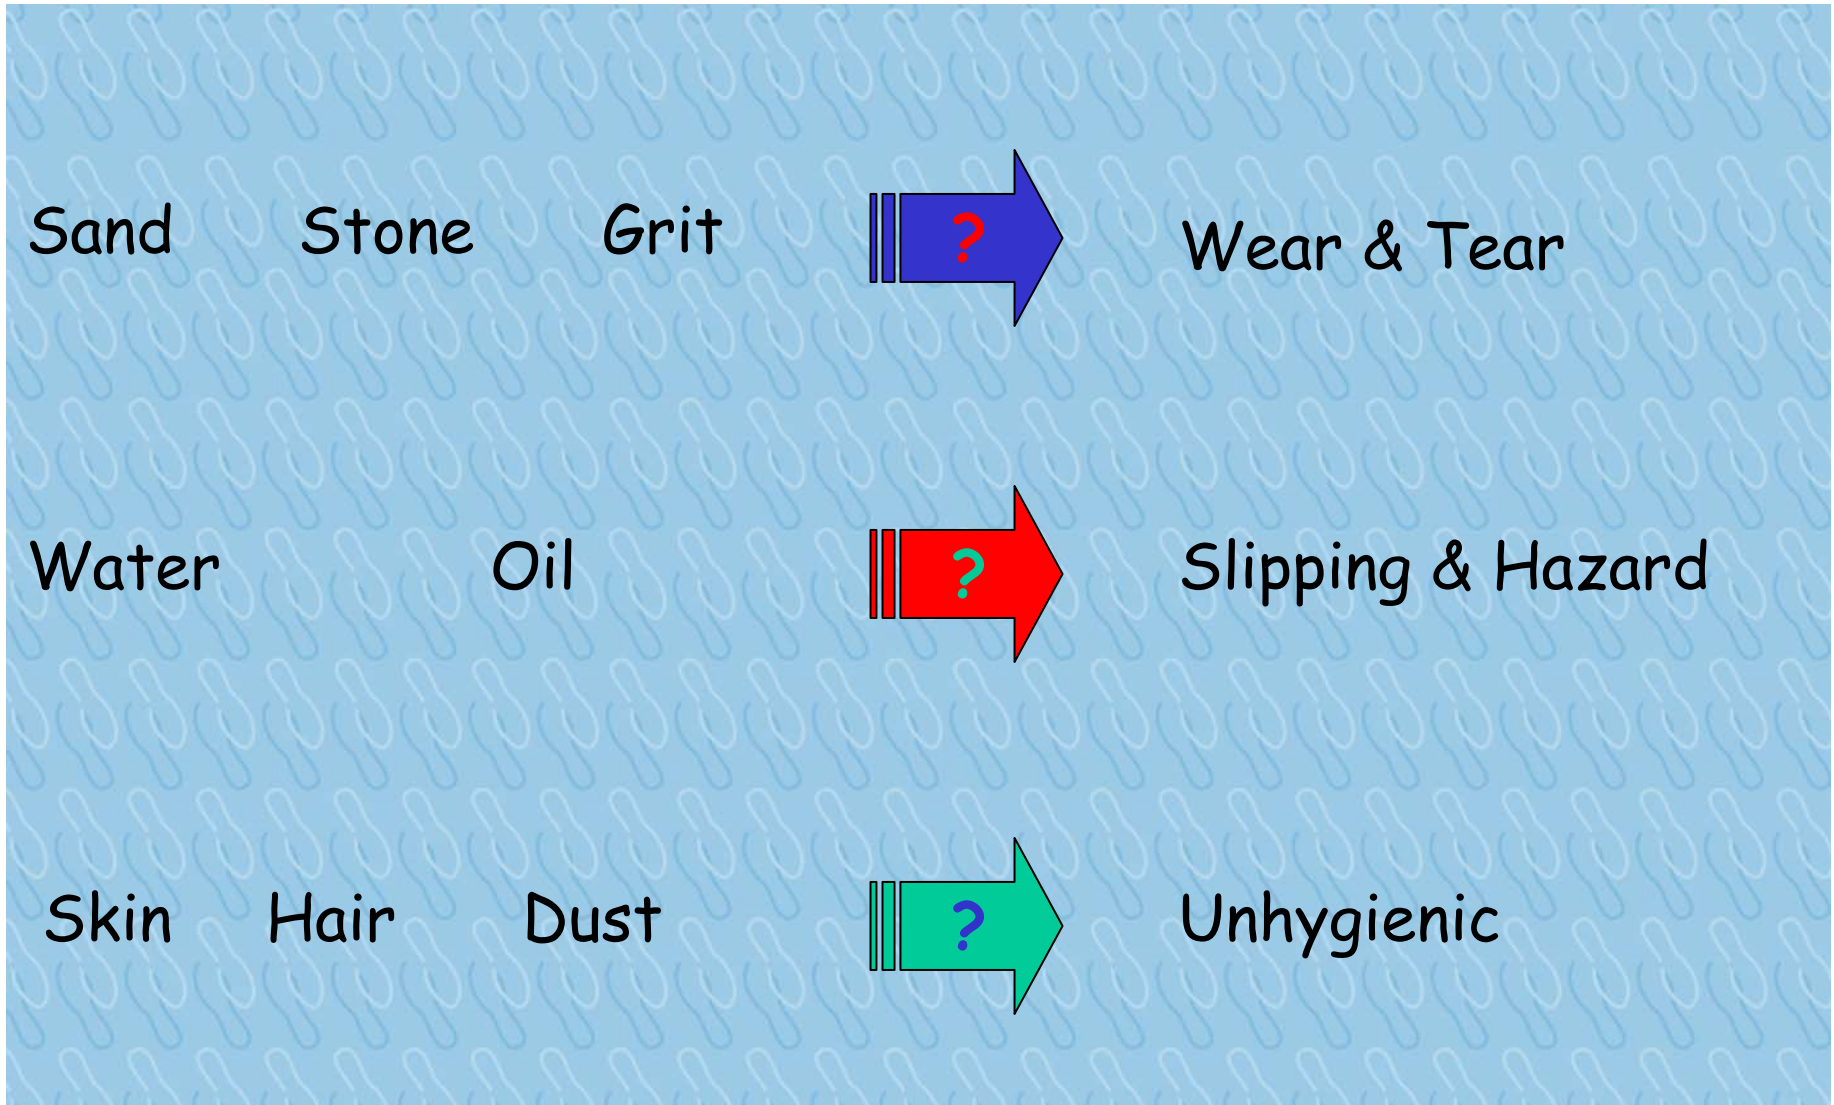

The Need For Floorcare

Some customers idea of Dust Control ?

The Damaging Effects Of Dirt

WALK OFF MATS[®]

80% Walked or Wheeled In

20% Created Inside By People

How does it get in ?

The Dirty Facts

WALK OFF MATS®

1. 80% Dirt - Tracked In A Building
2. 1 sqm Carpet - Collect 2kgs Dirt In 1 Week
3. 10% Dirt Removed From Carpets By Vacuum

- ◆ Source : International Standards & Safety Association

The Dirty Facts

WALK OFF MATS®

- ① 91% Shoppers Select A Store On Appearance
- ② 2003 - 14 Million Slipped @ Work In Europe
- ③ 90% Building Maintenance Cost Is Labour
- ④ Raining? - Dirt Into A Building Is Doubled

Source : National Safety Council