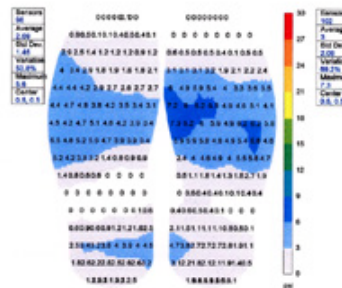

Foot Pressure Without UltraFlow™

Foot Pressure With UltraFlow™

KEX® STEP UP.

www.milliken-kex.com
1-800-DIAL-KEX

ULTRAFLOW™ AVAILABLE SIZES

Trade Size In Feet	*Approx. Size Inches	*Approx. Metric Size (cm)	Standard Case Quantity
2'x 3'	23.5"x 33.5"	59.69 x 85.09 (cm)	12
3'x 5'	33.5"x 55"	85.09 x 139.7 (cm)	9