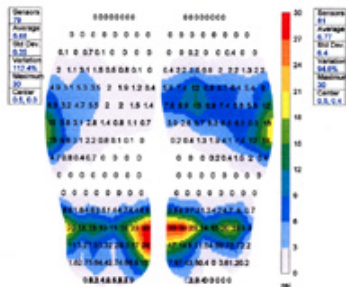

Foot Pressure Without UltraFlow™