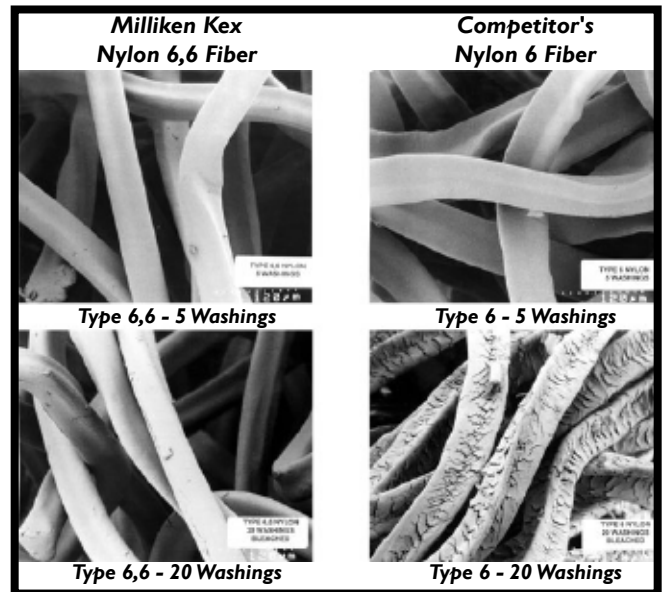

FOREVER[®] MATS

AN EVERLASTING SOLUTION

Want a mat that looks brand new forever? There's only one choice on the market today - the Milliken-KEX Forever Mat. We introduced this solution-dyed mat in 1993 and it's been a best-seller ever since.

PATENTED FIBER CONSTRUCTION

The Forever Mat is made with a 100% nylon 6,6 fiber which is impervious to bleach damage, soiling, sunlight, and repeated washings. This mat never fades and stays the same shade...Forever! A formula of solution-dyed yarn, superior rubber technology, and our patented anti-skid textured backing combine to produce the most durable mat in the industry. Available in eight stunning colors, which are designed to complement both traditional and modern color schemes. The Forever Mat, it lasts like all products should!

KEX[®] STEP UP.

www.milliken-kex.com
1-800-DIAL-KEX

WALK OFF[®]

FOREVER[®] MATS STANDARD COLORS

Cabernet - 145

Cheyenne Red - 36

Flagstone - 27

Frontier Gray - 56

Honeycomb - 59

Oxford Gray - 47

Spruce Green - 140

Windsor Blue - 155

FOREVER[®] MATS

<u>Trade Size In Feet</u>	<u>*Approx. Size Inches</u>	<u>*Approx. Metric Size (cm)</u>	<u>Standard Case Quantity</u>
2.5' x 3'	28.6" x 33"	72.39 x 83.82 (cm)	28
3' x 4'	33" x 45"	83.82 x 114.3 (cm)	24
3' x 5'	33" x 57"	83.82 x 144.78 (cm)	20
3' x 8'	33" x 94"	83.82 x 238.76 (cm)	12
3' x 10'	33" x 118"	83.82 x 299.72 (cm)	8
4' x 6'	44" x 68"	111.76 x 172.72 (cm)	12
4' x 8'	44" x 94"	111.76 x 238.76 (cm)	9
4' x 12'	44" x 142"	111.76 x 360.68 (cm)	6